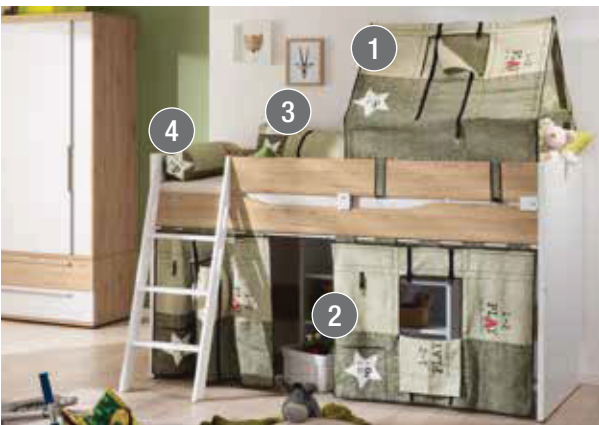

FIONN

FIONN – a selection of fabrics

Design: Canvas Style